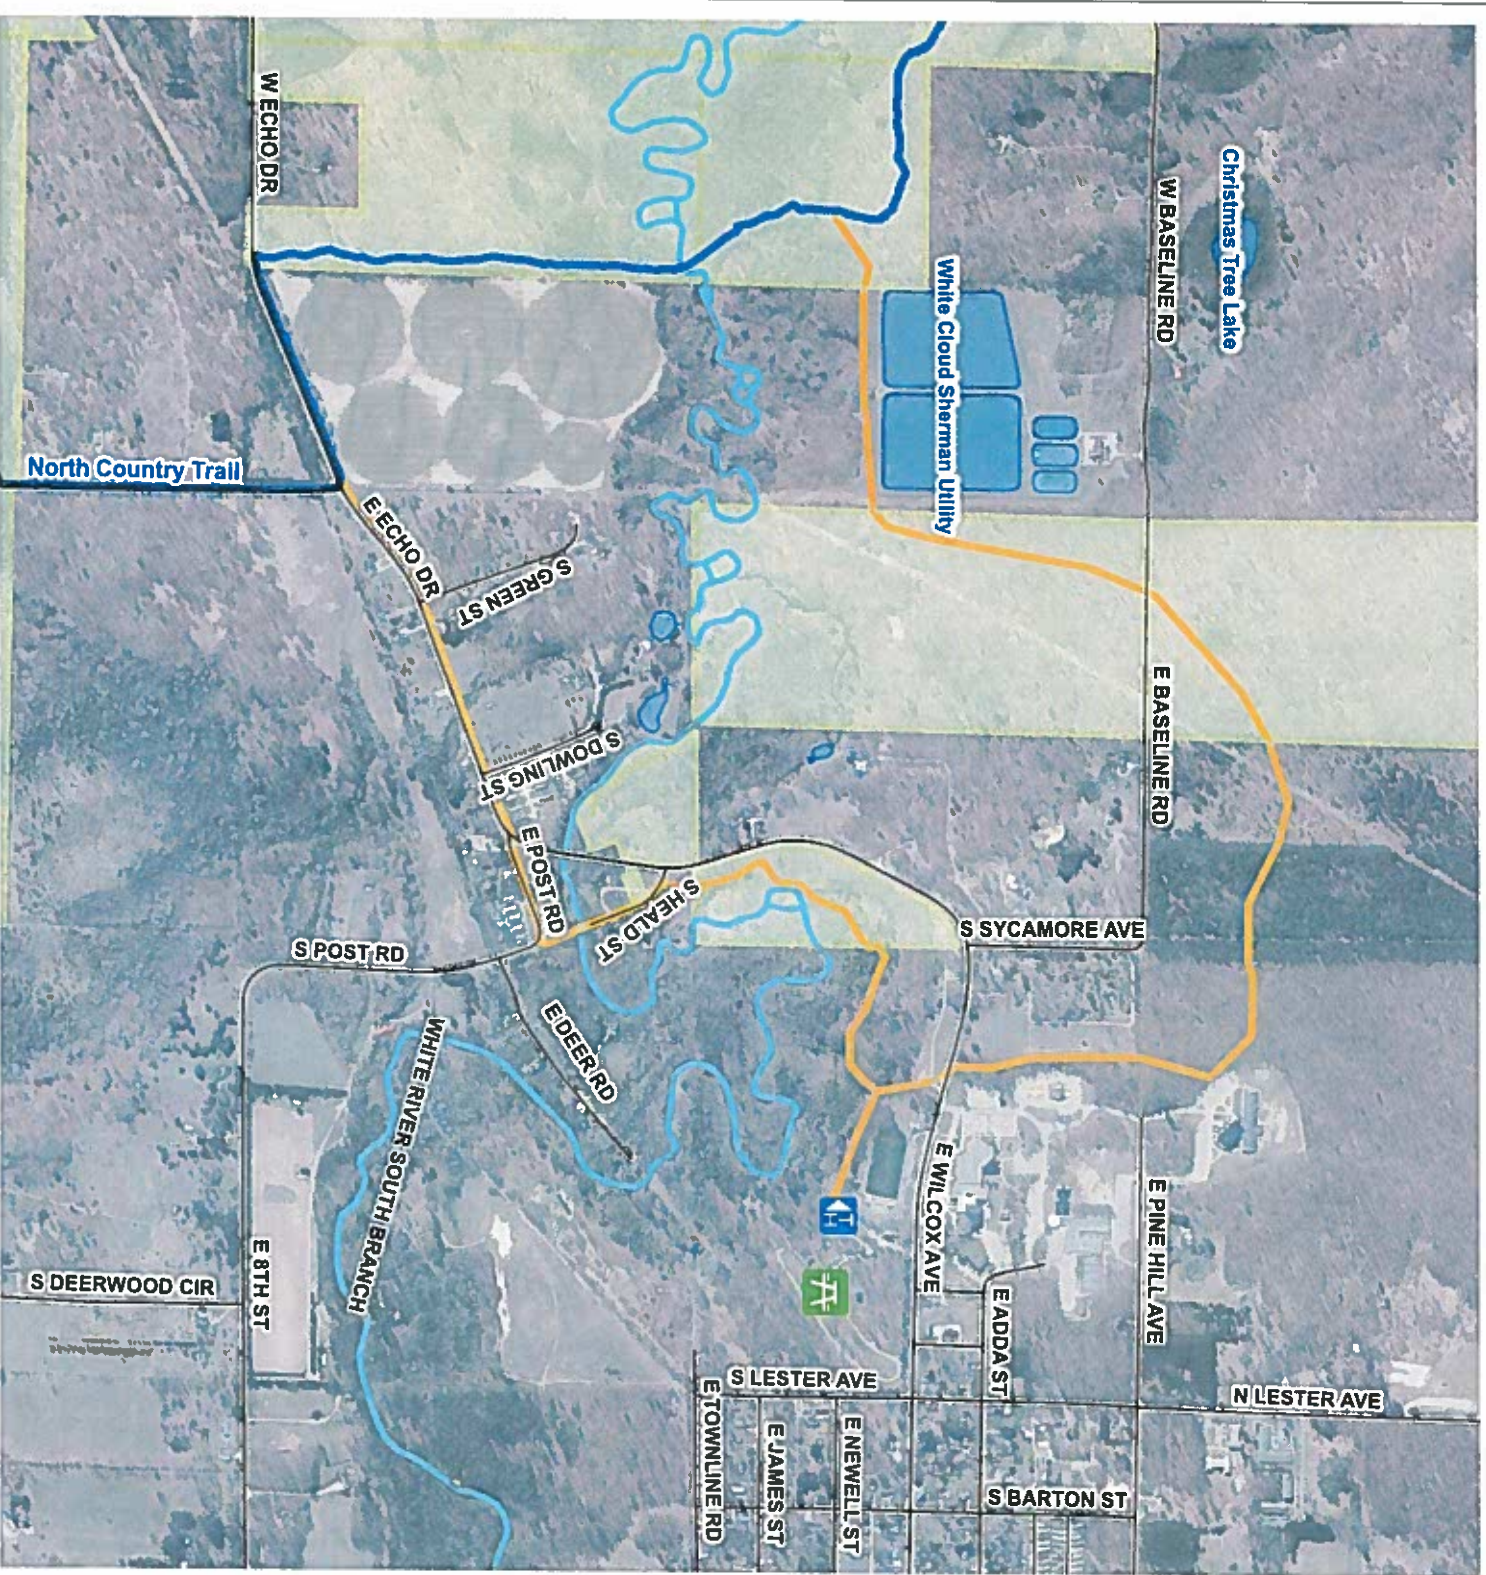

White Cloud Campground Connector Trail/ North Country Trail

Legend

- Trailhead
- White Cloud Campground
- North Country Trail
- White Cloud Campground Connector Trail
- Lakes
- Roads
- Rivers
- Forest Service Land